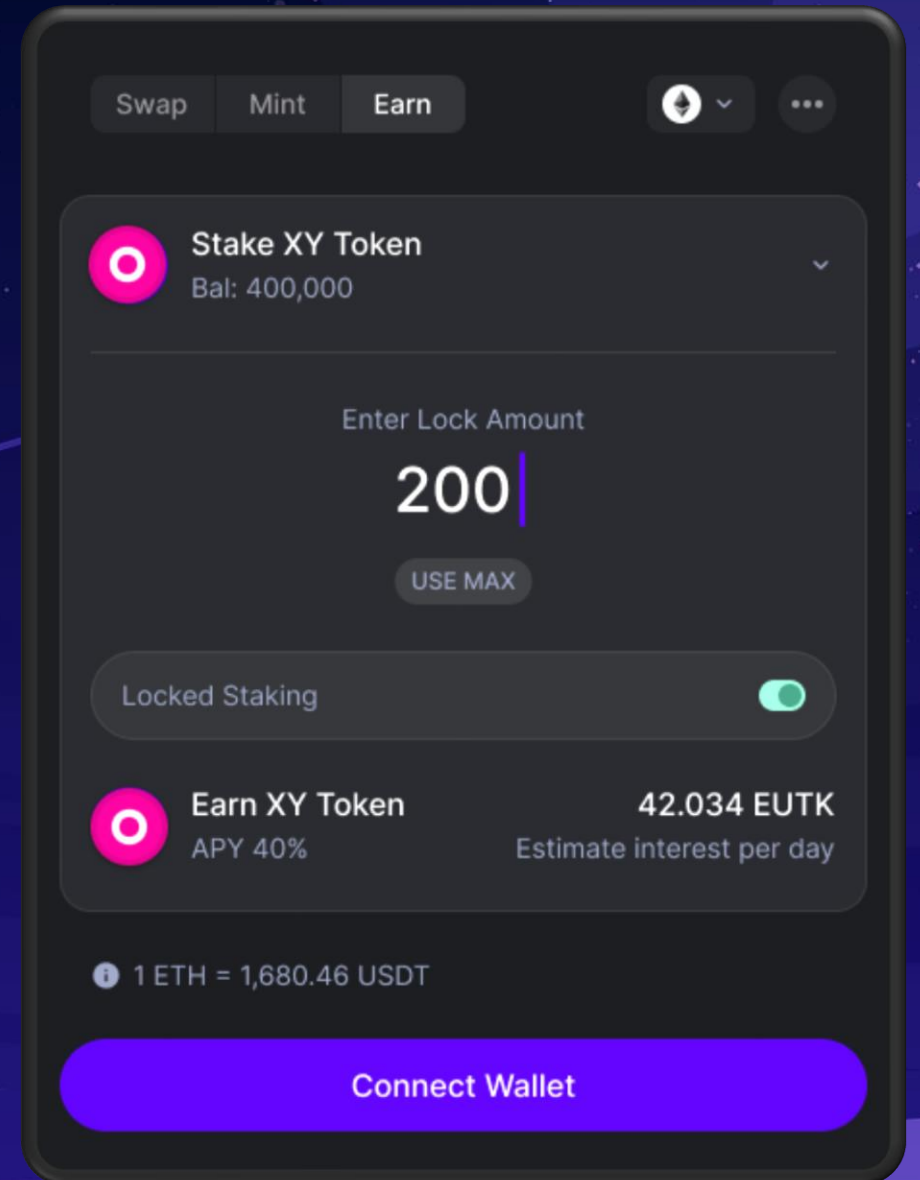

1 ETH = 1,680.46 USDT

Connect Wallet

GENIESWAP WIDGET?

In der Zukunft kann jeder Partner der GENIESWAP nutzt uns direkt auf seiner Seite anbinden!

SWAP:

Tausche deine Token direkt bei einem Partner!

The screenshot shows a dark-themed swap interface. At the top, there are three tabs: 'Mint', 'Swap', and 'Earn', with 'Swap' being the active tab. To the right of the tabs are a coin icon with a dropdown arrow and a three-dot menu icon. Below the tabs is a circular profile picture of a person with a lightbulb icon, followed by the text 'Swap Genie Token'. Underneath is a short description: 'Genie Token is a decentralized blockchain platform that establishes a peer-to-peer network that securely'. The main area of the widget is a swap card. It features two rows of token information. The first row shows the Ethereum logo, the text 'Ethereum' with a dropdown arrow, and the value '0.0655614' with a price of '\$109.215' below it. The second row shows the Genie Token logo, the text 'Genie Token', and the value '2050' with a price of '\$109.215' below it. At the bottom of the swap card, there is an information icon followed by the text '1 ETH = 31270 GENIE (\$1,665.86)'. Below the swap card is a large, rounded rectangular button with the text 'Connect Wallet'.

Mint Swap Earn

Swap Genie Token

Genie Token is a decentralized blockchain platform that establishes a peer-to-peer network that securely

 Ethereum	0.0655614 \$109.215
 Genie Token	2050 \$109.215

1 ETH = 31270 GENIE (\$1,665.86)

Connect Wallet

Connect Wallet

GENIESWAP WIDGET?

In der Zukunft kann jeder Partner der GENIESWAP nutzt uns direkt auf seiner Seite anbinden!

EARN:

Auch Staking ist direkt im Widget möglich, alles unter einem Dach!